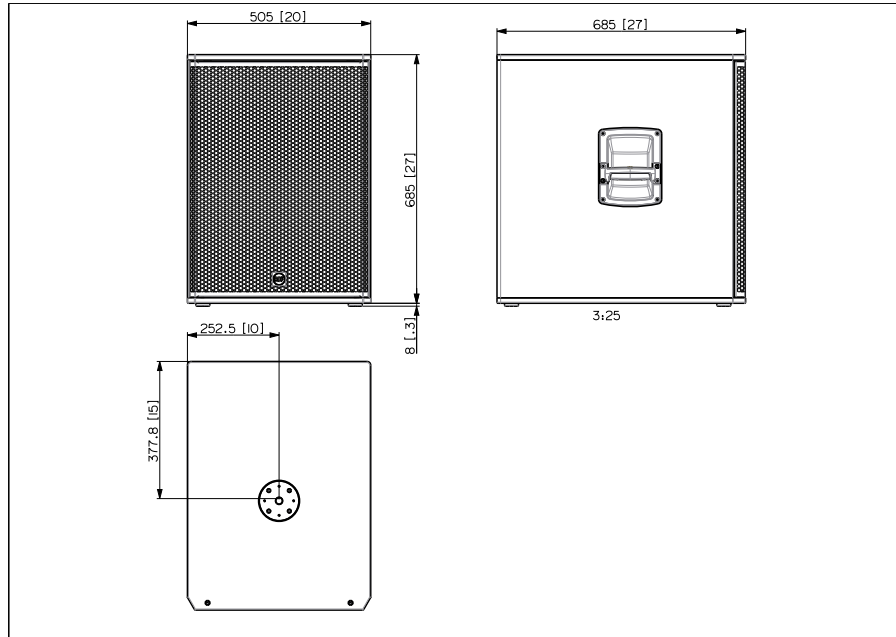

Part Number

13000834 SUB 18-AX	100-120 V	Black	EAN 8024530021856
13000836 SUB 18-AX	220-240 V	Black	EAN 8024530021825
13000879 SUB 18-AX W	100-120 V	White	EAN 8024530021900
13000880 SUB 18-AX W	220-240 V	White	EAN 8024530022051

SUB 18-AX

PROFESSIONAL ACTIVE 18" SUBWOOFER

Line Art 2D

TECHNICAL SPECIFICATIONS

Acoustical specifications	Frequency Response	35 Hz ÷ 120 Hz
	Max SPL @ 1m	135 dB
Transducers	Woofer	1 x 18", 4.0" v.c
Input/Output section	Input signal	bal/unbal
	Input connectors	Combo XLR/Jack
	Output connectors	XLR
	Input sensitivity	-2 dBu/+4 dBu
Processor section	Protections	Thermal
	Limiter	Soft Limiter
	Controls	Encoder for Volume control and data entry. Touch Screen for parameter management and monitor.
Power section	Total Power	2200 W Peak, 1100 W RMS
	Cooling	Convection
	Connections	Powercon TRUE1 TOP IN/OUT
Standard compliance	Safety agency	CE compliant
Physical specifications	Cabinet/Case Material	Plywood
	Handles	1 handle per side
	Pole mount/Cap	Yes
	Grille	Steel
	Color	Black, White
Size	Height	693 mm / 27.28 inches
	Width	505 mm / 19.88 inches
	Depth	685 mm / 26.97 inches
	Weight	43.8 kg / 96.56 lbs