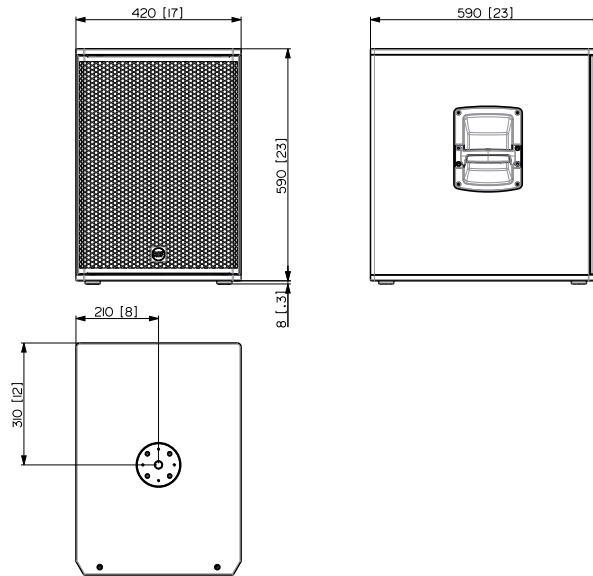

Part Number

13000832 SUB 15-AX	100-120 V	Black	EAN 8024530021849
13000835 SUB 15-AX	220-240 V	Black	EAN 8024530021818
13000877 SUB 15-AX W	100-120 V	White	EAN 8024530021894
13000878 SUB 15-AX W	220-240 V	White	EAN 8024530022044

SUB 15-AX

PROFESSIONAL ACTIVE 15" SUBWOOFER

Line Art 2D

TECHNICAL SPECIFICATIONS

Acoustical specifications	Frequency Response	35 Hz ÷ 120 Hz
	Max SPL @ 1m	133 dB
Transducers	Woofer	1 x 15", 3.0" v.c
Input/Output section	Input signal	bal/unbal
	Input connectors	Combo XLR/Jack
	Output connectors	XLR
	Input sensitivity	-2 dBu/+4 dBu
Processor section	Protections	Thermal
	Limiter	Soft Limiter
	Controls	Encoder for Volume control and data entry. Touch Screen for parameter management and monitor.
Power section	Total Power	2200 W Peak, 1100 W RMS
	Cooling	Convection
	Connections	Powercon TRUE1 TOP IN/OUT
Standard compliance	Safety agency	CE compliant
Physical specifications	Cabinet/Case Material	Plywood
	Handles	1 handle per side
	Pole mount/Cap	Yes
	Grille	Steel
	Color	Black, White
Size	Height	590 mm / 23.23 inches
	Width	420 mm / 16.54 inches
	Depth	590 mm / 23.23 inches
	Weight	31.4 kg / 69.23 lbs